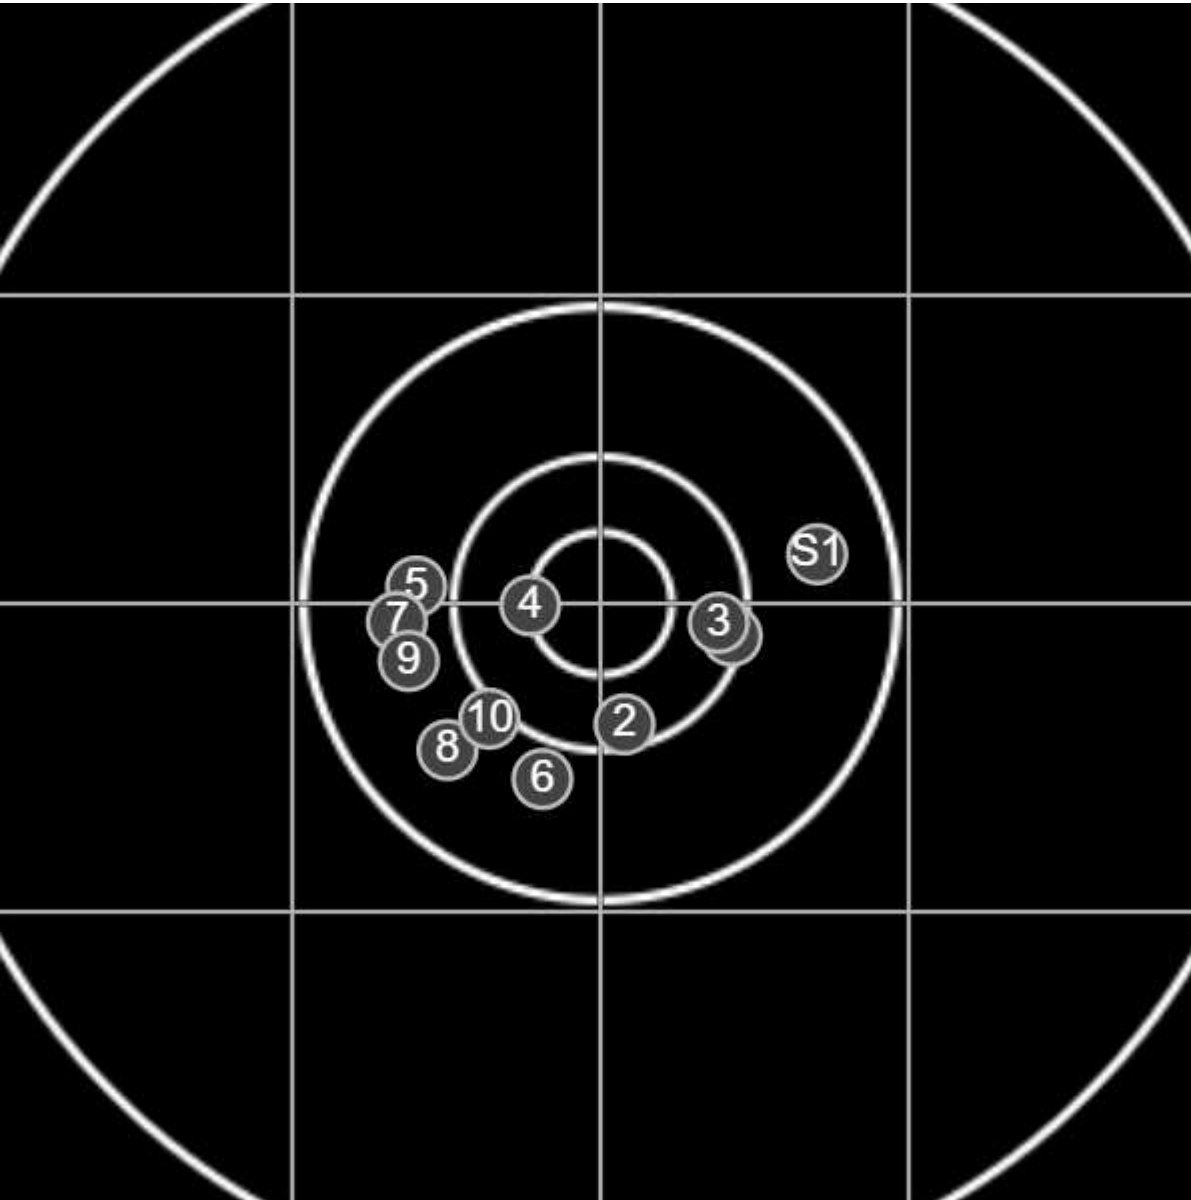

**SILVER
MOUNTAIN
TARGETS**
Made in Canada

true
4/25/2026
1:35:36 PM

BRC Series Shoot
Series 4
500yd

BRC T4 [-57]
AU-500y

Group: 144.5 mm
(144.4w x 83.0h)

(F)

Shooter
Colin Howell[m10]

54.1

FINAL

v: 2118, sd: 16.1

#	fps	score
10	2099	5
9	2104	5
8	2114	5
7	2128	5
6	2152	5
5	2128	5
4	2132	X
3	2108	6
2	2101	6
1	2109	6
S1	2124	(5)

**SILVER
MOUNTAIN
TARGETS**
Made in Canada

true
4/25/2026
2:36:07 PM